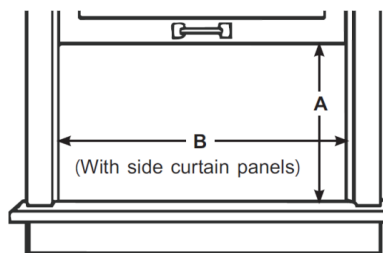

Window Opening

A: 13 3/5" (34.5cm) min
B: 24 1/2" (62.2cm) - 39"
(99.1cm)

All product, product specifications, and data are subject to change without notice to improve reliability, function, design or otherwise. ©2021 Hisense USA, All rights reserved

Hisense USA Corporation
7310 McGinnis Ferry Road, Suwanee, GA, 30024
1-888-935-8880
www.hisense-usa.com