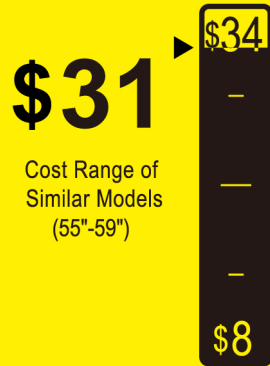

Federal law prohibits removal of this label before consumer purchase.

ENERGY GUIDE

Television

Hisense Visual Technology
Co., Ltd.
Model 58U6HF

Estimated Yearly Energy Cost

Cost Range of
Similar Models
(55"-59")

- Based on 12 cents per kWh and 5 hours use per day
- Estimated yearly electricity use of this model: 256 kWh
- **Your cost depends on your utility rates and use.**

Visit ftc.gov/energy