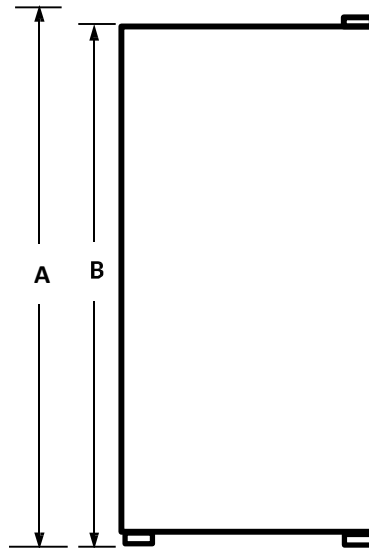

TECHNICAL SPECIFICATIONS

Performance	
Model #	CFU14N6AWE
Total Capacity (Ft³)	13.6
Refrigerator/ Freezer Capacity (Ft³)	0.0 / 13.6
Counter-Depth	No
Energy Efficiency Class	Energy Star
Evaporator	Single
Noise Level (dB(A))	47
General Features	
Control Type	Electronic
Super Freeze	Yes
Super cool	No
Energy saver	Yes
Door Alarm	Yes
Number of Doors	1
Reversible Doors	No
Door Design	Flat
Handle	Recessed
Door Material	White PCM
Refrigerant	R600a
Freezer Compartment	
Temperature Range	-11°F ~ 7°F
Air Flow	Multi-Air Flow
Shelf/Cover	5 Adjustable Full Width Wire
Door Bins	4 Full Width Bins
Door Bin Color	White Opaque
Storage Drawer	1 Full Width Storage
Lighting	LED Top
Leveling Leg	Yes
Carton Dimensions (WxDxH)(in.)	29.5*29.1*72.4
Net Weight/Gross Weight (lbs.)	147 / 161
UPC Code	810088364921

INSTALLATION DIMENSION

Overall Dimension	Height to top of hinge(in.) A	67.7
	Height to top of case(in.) B	66.0
	Depth without door(in.) C	23.6
	Depth with door(in.) D	27.0
	Depth with door and handle (in.) E	27.0
	Depth with door open 90-degree (in.) F	52.6
	Width(in.) G	27.0
Air Clearance	Each side(in.)	4.0
	Top(in.)	4.0
	Back(in.)	2.0

FRONT VIEW