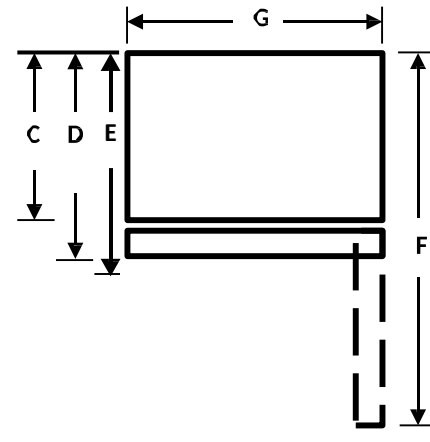

TOP VIEW

All product, product specifications, and data are subject to change without notice to improve reliability, function, design or otherwise.

©2022 Hisense USA. All rights reserved.