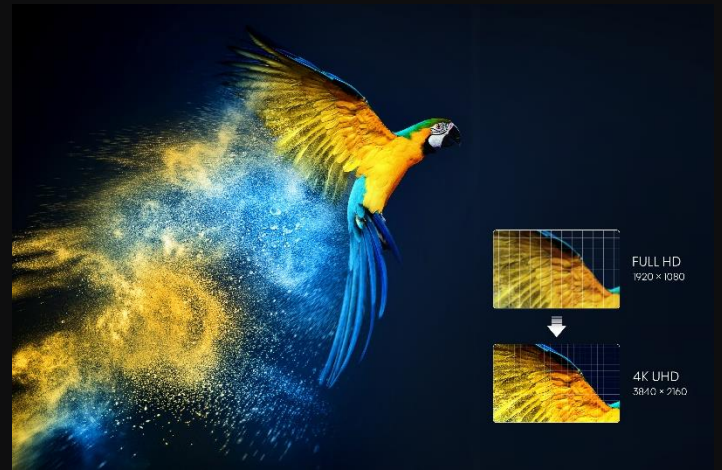

- X-Fusion™ Laser Technology
- Ultra Short Throw Technology
- 80 to 120-inch Projection Size
- 2200 ANSI Lumen Brightness
- 4K Resolution
- Dolby Vision® HDR
- Dolby Atmos® & Top-Firing Speaker
- Ultra High-Speed HDMI with eARC
- Google TV

X-Fusion™ Laser Technology

X-Fusion™ technology utilizes a precise source delivering sharper images, more natural colors, and 25,000+ hours of entertainment..

85%

DCHP3

1.07 Billion

Colors

Immersive Entertainment

Get ready to take movie night, your next streaming binge, or gaming with the boys to a whole new level. With Digital Lens Focus the PL1 can project images from 80 to 120 inches with razor-sharp focus for maximum viewing immersion.

80" ~ 120"

Projection Size

Digital

Lens Focus

Incredible Clarity and Contrast

4K Ultra HD brings over 8 million pixels to create incredible clarity across an extra-large projection. With support for HDR10, HLG, and Dolby Vision, Laser cinema can leverage High Dynamic Range to further expand the heights and depths