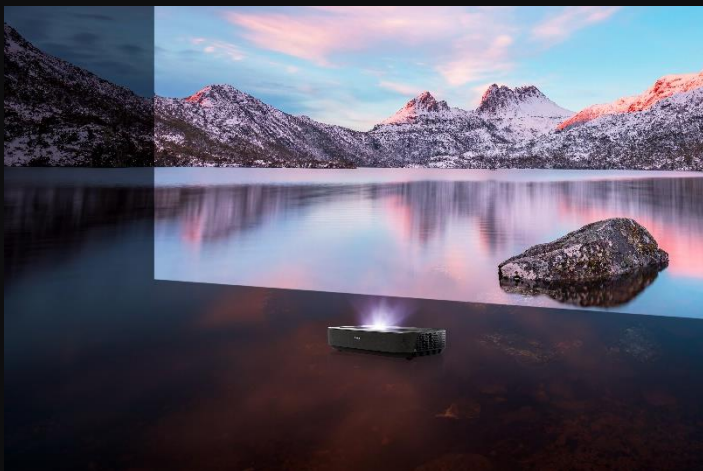

Perfect for Home Theater

At 2200 ANSI Lumen peak brightness, the PL1 shines with brilliance so that everything you watch hits those sparkling highlights, voluminous colors, and deep blacks. PL1 is perfect for home cinema, be it in the media room or dedicated theater room.

2200

ANSI Lumens

2,000,000:1

Dynamic Contrast