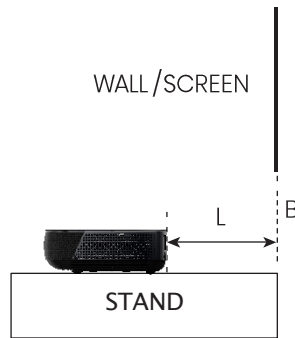

Power	Power Consumption	300W
	Standby Consumption	<0.5W
	Power Supply	AC 120V, 60Hz
Ports	HDMI	2×HDMI2.1(ALLM)
	HDMI ARC, CEC	eARC, CEC
	USB	1x USB 3.0, 1x USB 2.0
	RF Antenna	No
	Ethernet (LAN)	1x
	Digital Audio Output	1x Optical
Other Features	Analog Audio Output	1x
	Console Color	Graphite
	Sleep Timer	Yes
	Eye Safety	Yes
	MEMC	Yes
	Remote Finder	Yes
Accessories	WISA Ready	Yes
	Remote	Yes, voice remote with backlight
	Quick Start Guide / Manual	QSG in box, Manual online
	Power Cable	Yes
	Cleaning Kit	Yes
Warranty	2 Years limited Warranty	
UPC / EAN	UPC:888143015644 EAN:6942147487778	

Throw Distance Chart

Image Size	L(inch)	B(inch)
80"	8.46"	12.28 "
90"	10.19"	13.85 "
100"	12.52"	15.03 "
110"	14.72"	16.22"
120"	16.88"	17.40"

Remarks: A 5% deviation is considered acceptable for the measurements above.

All product, product specifications, and data are subject to change without notice to improve reliability, function, design or otherwise. Release 120321.

All trademarks and logos used herein are the property of their respective owners. Copyright © 2022 USA All rights reserved.