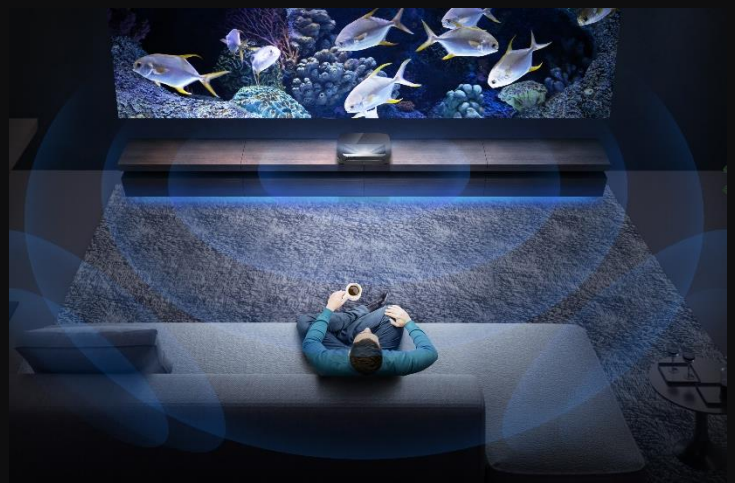

Cinematic Audio-Visual Enjoyment

Enjoy an authentic movie experience with cinema's leading technologies. Dolby Vision HDR dynamically optimizes color, contrast and brightness, so you can watch each scene as the creator intended. And with the sensation of sound moving all around and above you, Dolby Atmos helps you feel like you're right inside the action.

Dolby Vision Atmos Top-Firing Speakers