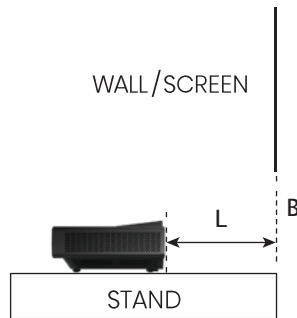

Power	Power Consumption	240W
	Standby Consumption	<0.5W
	Power Supply	AC 120V, 60Hz
Ports	HDMI	2x HDMI 2.1 (ALLM), 1x HDMI 2.0
	HDMI ARC, CEC	1x (eARC on HDMI port 2)
	USB	1x USB 3.0, 1x USB 2.0
	RF Antenna	No
	Ethernet (LAN)	1x
	Digital Audio Output	1x Optical
	Analog Audio Output	1x
Other Features	Console Color	Graphite
	Sleep Timer	Yes
	Eye Safety	Yes
	MEMC	Yes
	Remote Finder	Yes
	WiSA Ready	Yes
Accessories	Remote	Yes, voice remote with backlight
	Quick Start Guide / Manual	QSG in box, Manual online
	Power Cable	Yes
	Cleaning Kit	Yes
Warranty	2 Years limited Warranty	
UPC / EAN	UPC: 888143016214 EAN: 6942147497128	

Throw Distance Chart

Image Size	L(inch)	B(inch)
90"	11"	12.75"
100"	12.52"	14.4"
110"	14.56"	16.51"
120"	16.61"	18.61"
130"	19.05"	21.71"

Remarks: A 5% deviation is considered acceptable for the measurements above.