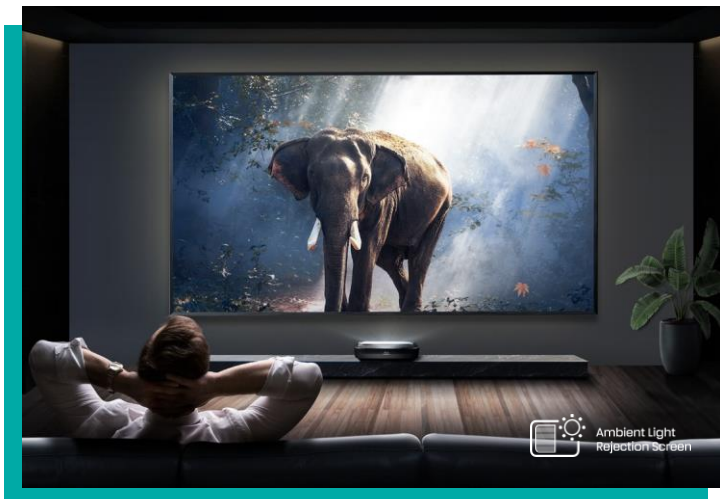

### Meet the L8G TriChroma Laser TV

Inspired by a world of incredible color at a scale that makes everything feel brand new. The 2500 ANSI Lumen ultra-short throw projection TV features the TriChroma laser engine to reach 107% of the BT.2020 color space. That's a color you've never seen on TV. Upgraded to support Dolby Vision, bringing incredibly vivid details to life. Premium features like Dolby Atmos<sup>®</sup> High-Speed HDMI, HDR10/HLG, Filmmaker Mode, and a perfectly paired ALR screen make the L8G the ultimate home entertainment upgrade.

## Big Screen Experience

Get that childlike grin of excitement as you re-experience all your favorites at a scale that makes everything feel brand new. The massive 100-inch Ambient Light Rejecting (ALR) screen produces incredible picture clarity in both dark and well-lit spaces and is perfectly paired with the L8G. Get ready to take family movie night, your next streaming binge, or gaming with the boys to a whole new level.

## Powerful Sound

With built-in 40W Dolby Atmos sound, L8G is a big sound-stage upgrade over those tinny speakers in your last TV. Get clear speech, titillating highs, and booming lows without having to invest in any extra gear. For the true audiophiles, high-speed HDMI with eARC allows for pass-thru of high-bitrate audio to your surround sound system.