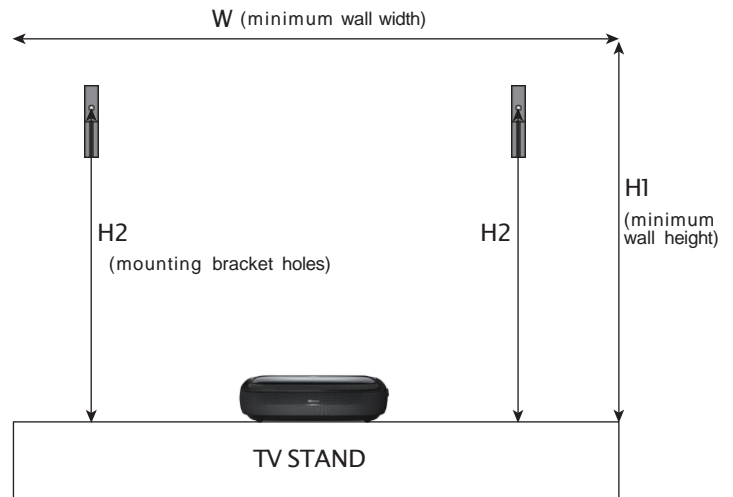

Screen	Screen Size	100" diagonal	
	Type	ALR (Ambient Light Rejecting)	
	Resolution	4K	
	Ambient light obscuring ratio	80%	
	Gain	1.5	
	Viewing Angle	45°	
	Frame	Fix (assembly required)	
	Install Manual	Yes	
	Mounting Brackets	Yes	
	Gloves	Yes	

Setup Diagrams

H	14 5/8"
L1	11 7/8"
W	>90"
H1	>68"
H2	61"

Recommended TV stand height: <20"

All product, product specifications, and data are subject to change without notice to improve reliability, function, design or otherwise.

All trademarks and logos used herein are the property of their respective owners. Copyright © 2021 USA, All rights reserved.