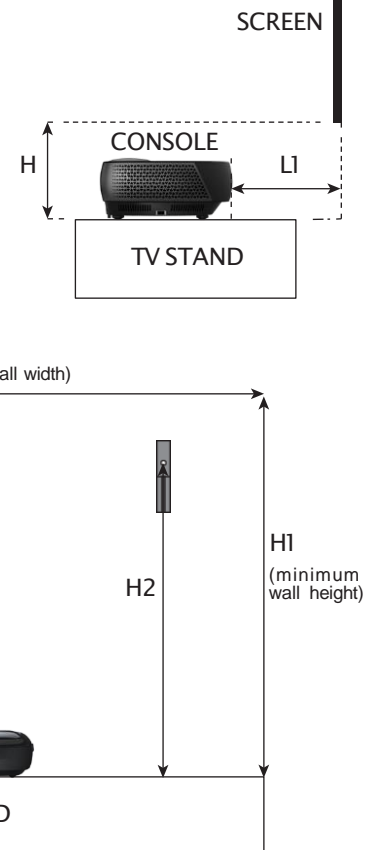

Screen	Screen Size	100" diagonal
	Type	ALR (Ambient Light Rejecting)
	Resolution	4K
	Ambient light obscuring ratio	80%
	Gain	1.5
	Viewing Angle	45°
	Frame	Fix (assembly required)
	Install Manual	Yes
	Mounting Brackets	Yes
	Gloves	Yes

Setup Diagrams

H	14 5/8"
L1	11 7/8"
W	>90"
H1	>68"
H2	61"

Recommended TV stand height: <20"

All product, product specifications, and data are subject to change without notice to improve reliability, function, design or otherwise.

All trademarks and logos used herein are the property of their respective owners. Copyright © 2021 USA, All rights reserved.