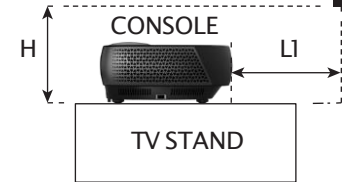

Screen	Screen Size	100" diagonal	
	Type	ALR (Ambient Light Rejecting)	
	Resolution	4K	
	Ambient light obscuring ratio	80%	
	Gain	1.5	
	Viewing Angle	45°	
	Frame	Fix (assembly required)	
	Install Manual	Yes	
	Mounting Brackets	Yes	
	Gloves	Yes	

Setup Diagrams

H	14 5/8"
L1	11 7/8"
W	>90"
H1	>68"
H2	61"

Recommended TV stand height: <20"

All product, product specifications, and data are subject to change without notice to improve reliability, function, design or otherwise.

All trademarks and logos used herein are the property of their respective owners. Copyright © 2021 USA, All rights reserved.