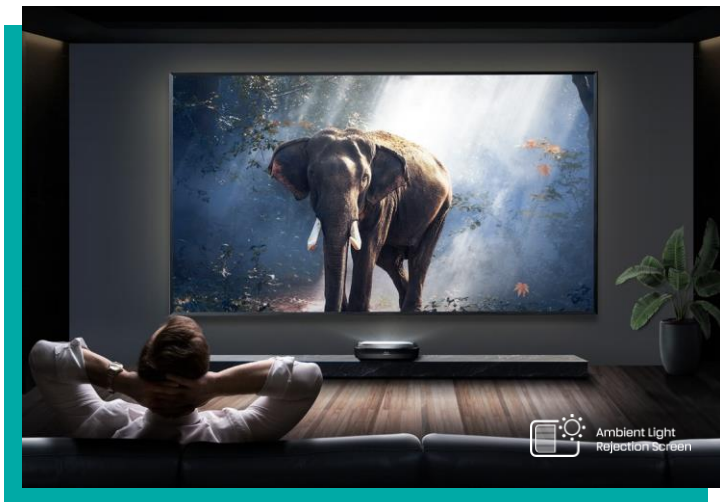

Discover a New Expanse of Color

Meet the L8G TriChroma Laser TV

Inspired by a world of incredible color at a scale that makes everything feel brand new. The 2500 ANSI Lumen ultra-short throw projection TV features the TriChroma laser engine to reach 107% of the BT.2020 color space. That's a color you've never seen on TV. Upgraded to support Dolby Vision, bringing incredibly vivid details to life. Premium features like Dolby Atmos[®] High-Speed HDMI, HDR10/HLG, Filmmaker Mode, and a perfectly paired ALR screen make the L8G the ultimate home entertainment upgrade.

107%

BT.2020 Color space

107 Billion

Colors

Wide Color Gamut
(BT.2020 107%)

Big Screen Experience

Get that childlike grin of excitement as you re-experience all your favorites at a scale that makes everything feel brand new. The massive 100-inch Ambient Light Rejecting (ALR) screen produces incredible picture clarity in both dark and well-lit spaces and is perfectly paired with the L8G. Get ready to take family movie night, your next streaming binge, or gaming with the boys to a whole new level.

100"

UST ALR Screen

80%

Ambient Light Rejection

A Bright Picture in Any Room

2500 Lumens. That's right, the L8G shines with brilliance so all your 4K HDR content hits those shimmering highlights, vibrant colors, and voluminous blacks that make everything pop off the screen. And with incredible brightness uniformity across the entire projection - no vignetting, no falloff - L8G is a shining wall of light.

2500

ANSI Lumens

2,000,000:1

Dynamic Contrast

Powerful Sound

With built-in 40W Dolby Atmos sound, L8G is a big sound-stage upgrade over those tinny speakers in your last TV. Get clear speech, titillating highs, and booming lows without having to invest in any extra gear. For the true audiophiles, high-speed HDMI with eARC allows for pass-thru of high-bitrate audio to your surround sound system.