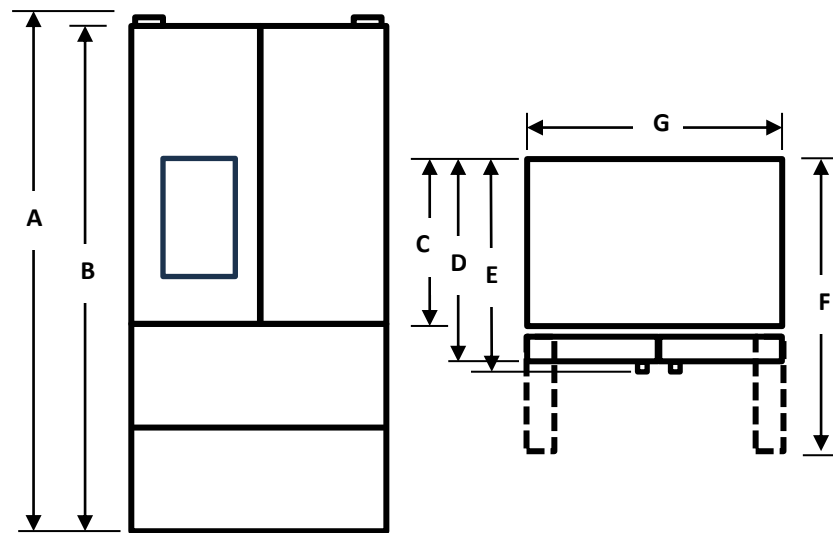

INSTALLATION DIMENSION

Overall Dimension	Height to top of hinge(in.) A	70.3
	Height to top of case(in.) B	69.0
	Case depth without door(in.) C	28.7
	Case depth with door(in.) D	33.3
	Depth with handle(in.) E	33.3
	Depth with fresh door open 90 degree (in.) F	48.0
	Width(in.) G	35.9
Air Clearance	Each side(in.)	0.5
	Top(in.)	0.5
	Back(in.)	2.0

FRONT VIEW

TOP VIEW

All product, product specifications, and data are subject to change without notice to improve reliability, function, design or otherwise.

©2020 Hisense USA. All rights reserved

Hisense USACorporation
7310 McGinnis Ferry Road, Suwanee, GA, 30024
1-877-465-3566
www.hisense-usa.com