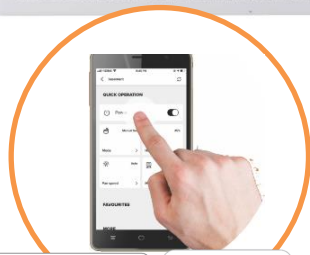

Smart Window Air Conditioner – Get more out of your air conditioner, from anywhere you are

The Hisense AW1821CW3W Smart Window Air Conditioner conveniently keeps you comfortable and can be controlled from anywhere you are. With the free ConnectLife App (Android, iOS), the temperature in your room will always be in control. Featuring a built-in programmable thermostat which can help you save money, changing your setting is just a click away with the cloud-based ConnectLife. Easy to install with the included window kit for windows 29.6 – 42.1 inches wide.