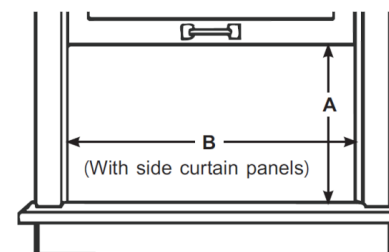

Product Dimensions	
Unit Dimension Wx Hx D (mm)	600 x 455 x 640
Net Weight (Kg)	50
Unit Dimension WxHxD (inch)	23.6 x 17.9 x 25.2
Net Weight (lbs)	110.2
Product	
Parts & Labor	2 years
UPC	819130027579

Note:

*: Rated Amps(A) / accorded UL 60335 Safety

Product Images

Sleek Design with Touch Control

Window Opening

A: 18 1/2" (47cm) min
 B: 29 3/5" (75.2cm) - 42 1/10" (106.9cm)

All product, product specifications, and data are subject to change without notice to improve reliability, function, design or otherwise. ©2021 Hisense USA, All rights reserved