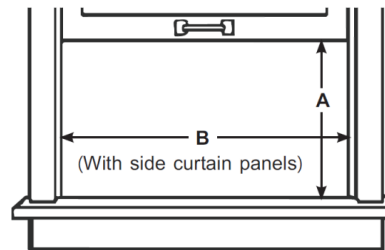

Product Dimensions	
Unit Dimension W x H x D (mm)	470×330×408
Net Weight (kg) (Kits not included)	20.6
Unit Dimension W x H x D (inch)	18.5×13×16.1
Net Weight (lb) (Kits not included)	45.4
Product	
Parts & Labor	2 years
UPC	810088361715

Related Images

Simple and easy to use tough control

Window Opening

A: 13 3/5" (34.5cm) min
B: 24 1/2" (62.2cm) - 39" (99cm)

All product, product specifications, and data are subject to change without notice to improve reliability, function, design or otherwise. ©2021 Hisense USA, All rights reserved