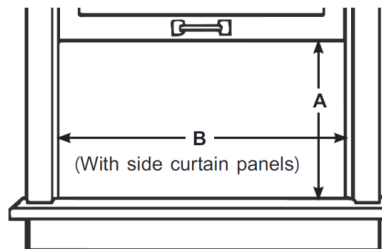

Product Dimensions	
Unit Dimension W x H x D (mm)	470×330×445
Net Weight (kg) (fits Not included)	23
Unit Dimension W x H x D (inch)	18.50×12.99×17.52
Net Weight (lbS) (fits Not included)	50.7
Product	
Parts & Labor	2 years
UPC	819130029764

Note:

*: Rated Amps(A) / accorded UL 60335 Safety

Product Images

Sleek Design with Touch Control

Window Opening

A: 13 3/5" (34.5cm) min
B: 24 1/2" (62.2cm) - 39" (99.1cm)

All product, product specifications, and data are subject to change without notice to improve reliability, function, design or otherwise. ©2021 Hisense USA, All rights reserved