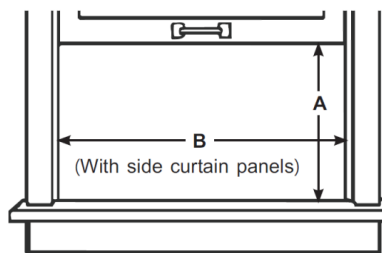

Product Dimensions	
Unit Dimension W x H x D (mm)	480×370×545
Net Weight (kg)(fits Not included)	29.9
Unit Dimension W x H x D (inch)	18.890×14.57×21.46
Net Weight (lbS) (fits Not included)	65.9
Product	
Parts & Labor	2 years
UPC	819130029757

Note:

*: Rated Amps(A) / accorded UL 60335 Safety

Product Images

Sleek Design with Touch Control

Window Opening

A: 15 1/5" (38.6cm) min
 B: 24 9/10" (63.2cm) - 39"
 (99.1cm)

All product, product specifications, and data are subject to change without notice to improve reliability, function, design or otherwise. ©2021 Hisense USA, All rights reserved