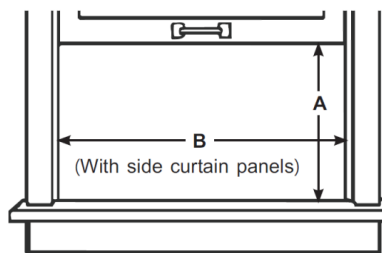

Product Dimensions	
Unit Dimension W x H x D (mm)	480×370×545
Net Weight (kg) (fits Not included)	30.6
Unit Dimension W x H x D (inch)	18.90×14.57×21.46
Net Weight (lbS) (fits Not included)	67.5
Product	
Parts & Labor	2 years
UPC	819130029672

Note:

*: Rated Amps(A) / accorded UL 60335 Safety

Product Images

Sleek Design with Touch Control

Window Opening

A: 15 1/5" (38.6cm) min
B: 24 9/10" (63.2cm) - 39" (99.1cm)

All product, product specifications, and data are subject to change without notice to improve reliability, function, design or otherwise. ©2021 Hisense USA, All rights reserved