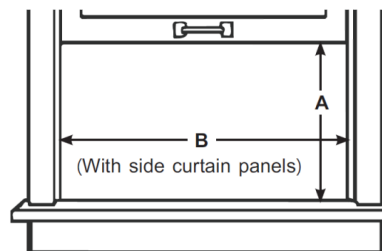

Product Dimensions	
Unit Dimension W x H x D (mm)	600×455×640
Net Weight (kg) (fits Not included)	48.5
Unit Dimension W x H x D (inch)	23.62×17.91×25.20
Net Weight (lbS) (fits Not included)	106.9
Product	
Parts & Labor	2 years
UPC	819130029740

Note:

*: Rated Amps(A) / accorded UL 60335 Safety

Product Images

Sleek Design with Touch Control

Window Opening

A: 18 1/2" (47cm) min

B: 29 3/5" (75.2cm) - 42 1/10" (106.9cm)

All product, product specifications, and data are subject to change without notice to improve reliability, function, design or otherwise. ©2021 Hisense USA, All rights reserved