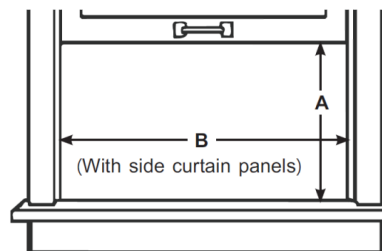

Product Dimensions	
Unit Dimension W x H x D (mm)	673*472*669
Net Weight (kg) (fits Not included)	58
Unit Dimension W x H x D (inch)	26.50×18.58×26.34
Net Weight (lbS) (fits Not included)	128
Product	
Parts & Labor	2 years
UPC	819130029689

NOTE:

*: Rated Amps(A) / accorded UL 60335 Safety

Product Images

Sleek Design with Touch Control

Window Opening

A: 19 1/7" (48.6cm) min

B: 32 1/3" (82.2cm) - 44" (111.8cm)

All product, product specifications, and data are subject to change without notice to improve reliability, function, design or otherwise. ©2021 Hisense USA, All rights reserved