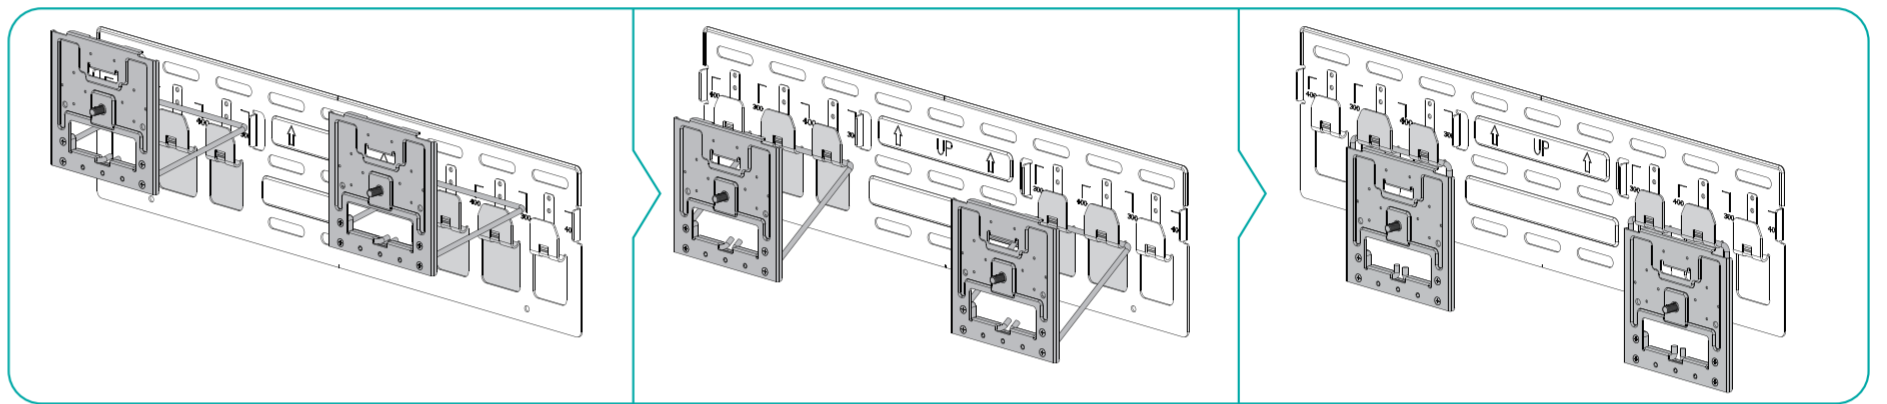

5

55"
 \blacklozenge A=300mm
 (11.8")

65"
 \blacklozenge A=400mm
 (15.8")

55"

65"