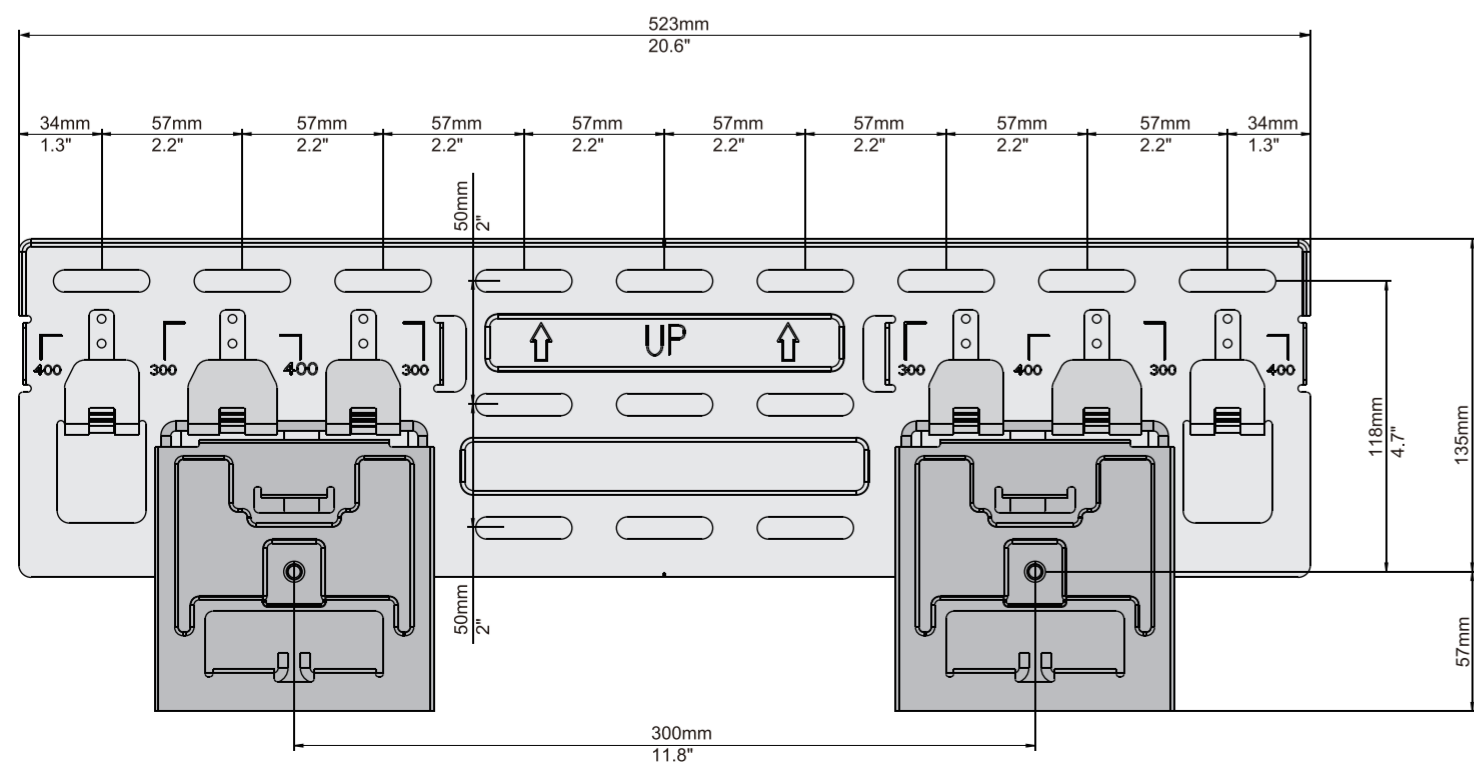

5

55"
 \blacklozenge A=300mm
 (11.8")

65"
 \blacklozenge A=400mm
 (15.8")

55"

65"