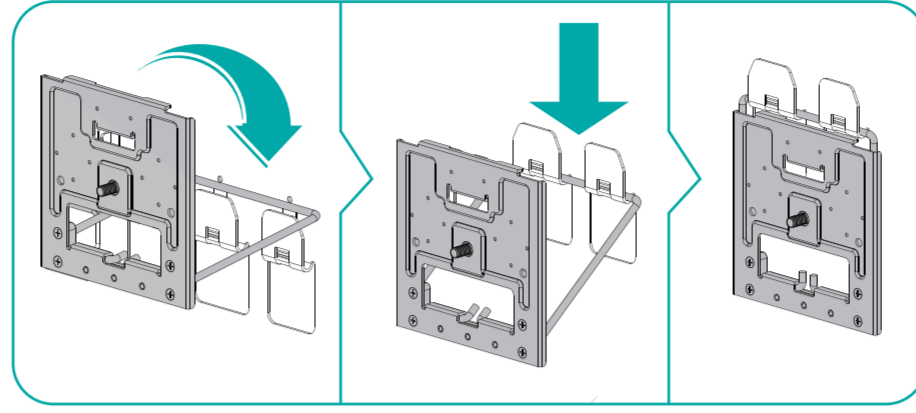

5

55"
 \blacklozenge A=300mm
 (11.8")

65"
 \blacklozenge A=400mm
 (15.8")

55"

65"