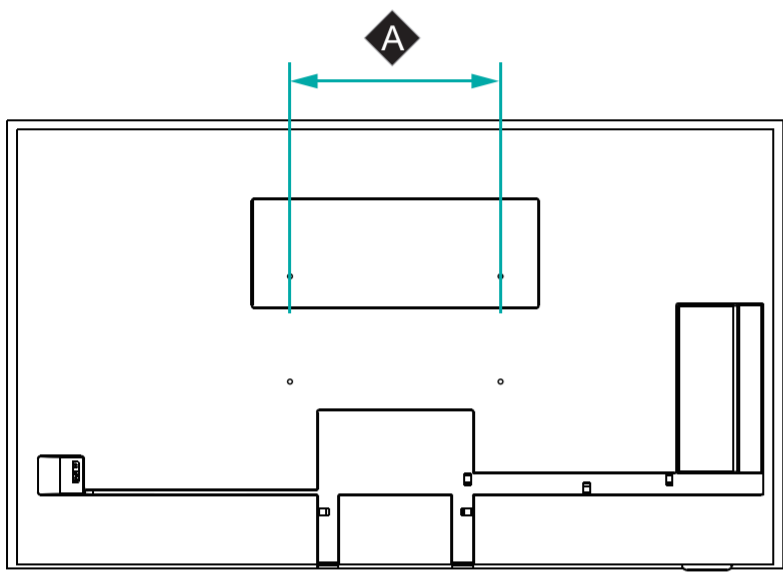

5

55"
 \blacklozenge A=300mm
 (11.8")

65"
 \blacklozenge A=400mm
 (15.8")

55"

65"