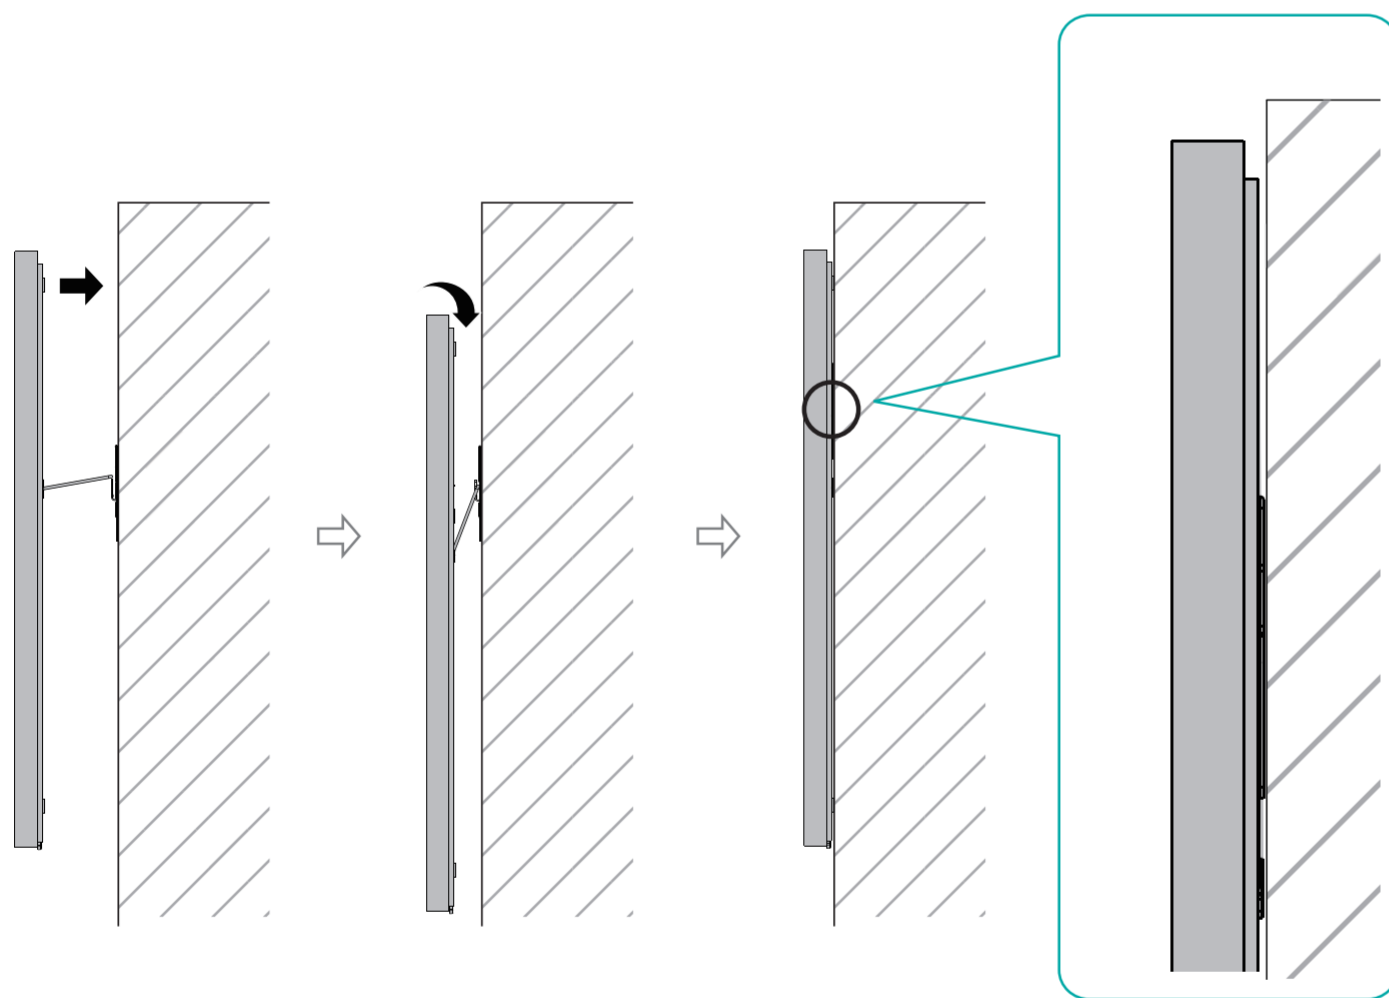

5

55"
 \blacklozenge A=300mm
 (11.8")

65"
 \blacklozenge A=400mm
 (15.8")

55"

65"