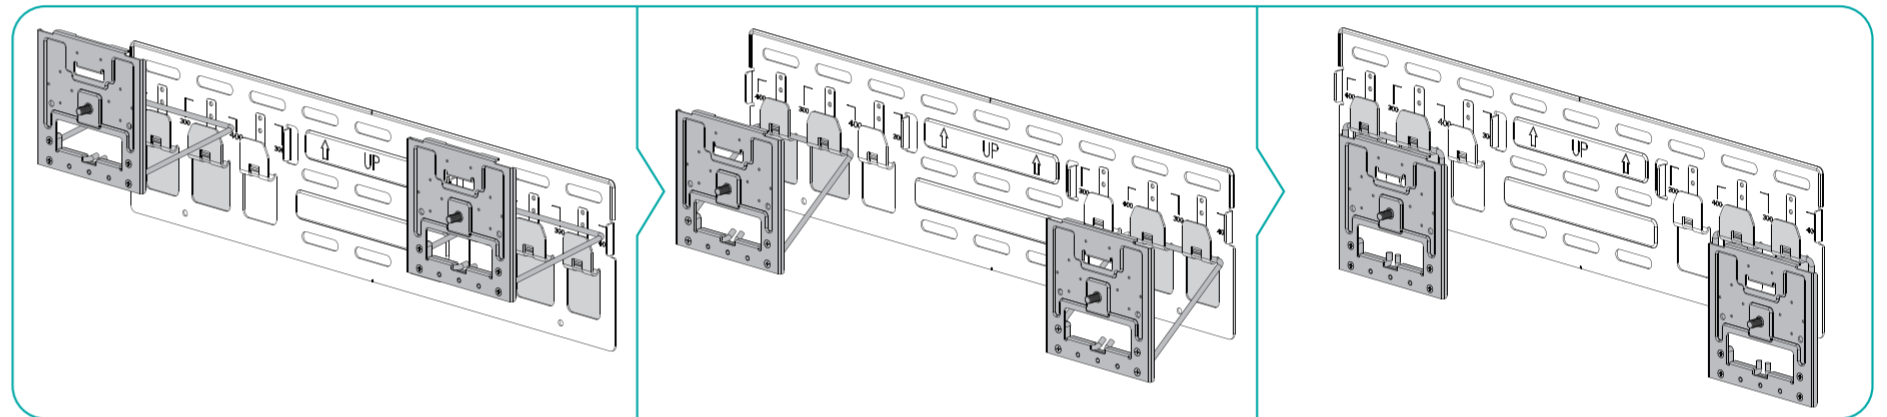

5

55"
 \blacklozenge A=300mm
 (11.8")

65"
 \blacklozenge A=400mm
 (15.8")

55"

65"