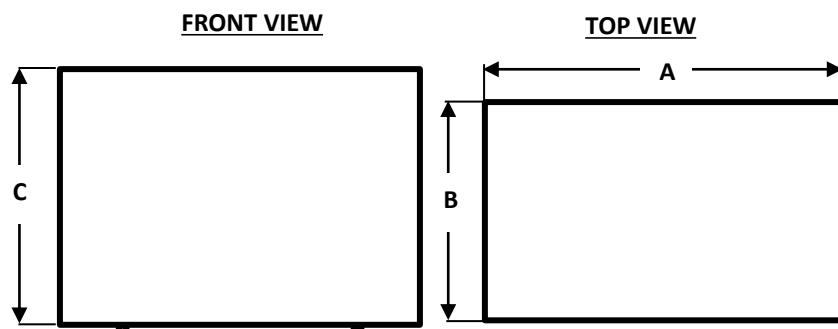

LED Lighting

Lock and Key

The Hisense Garage Ready 17.7CF giant chest freezer is a versatile product with the capability to convert between freezer and fridge. You can use it either as freezer or fridge whichever you like. 17.7 CF super large capacity & two removable baskets allow you to maximize your storage. Also, this model is garage ready in freezer mode - designed and tested to perform in temperature between 0°F - 110°F. The LED lighting on door helps you easily and quickly find whatever inside.

TECHNICAL SPECIFICATIONS

Performance	
Model#	CFC177M6AWD
Total Capacity (cu. ft)	17.7
Control type	Mechanical
Frost type	Manual Defrost
Energy Efficiency Class	DOE
Temperature Range	-13°F to 50°F
Noise Level (dB(A))	42
General Features	
Installation Type	Freestanding
Cabinet Color	White
Door Material	Steel
Handle	Yes
Reversible Door	N/A
Number of Doors	1
Lock and Key	Yes
Power Indicator	Yes
Door-Open Alarm	No
Number of Plastic Basket	2
Basket Material	Plastic
Interior Light	Yes
Refrigerant	R600a
Adjustable Legs	Yes
Product	
Carton Dimensions (WxDxH)(in.)	66.5X29.6X34.6
Net Weight/Gross Weight (lbs.)	139/152 lbs
UPC Code	810088365577

INSTALLATION DIMENSION

Overall Dimension	Width(in.) A	64.8
	Depth (in.) B	30.2
	Height (in.) C	33.3
Air Clearance	Each side(in.)	4
	Top(in.)	4
	Back(in.)	3

All product, product specifications, and data are subject to change without notice to improve reliability, function, design or otherwise.
©2024 Hisense USA. All rights reserved.