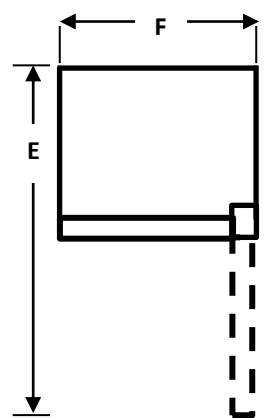

TOP VIEW

All product, product specifications, and data are subject to change without notice to improve reliability, function, design or otherwise.
©2024 Hisense USA. All rights reserved.

Hisense USA Corporation
7310 McGinnis Ferry Road, Suwanee, GA. 30024
1-877-465-3566
www.hisense-usa.com