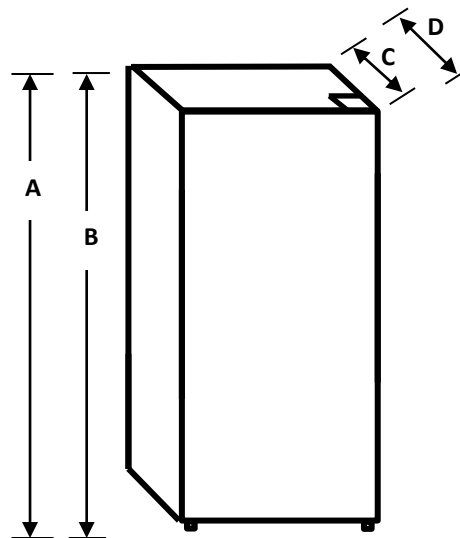

TECHNICAL SPECIFICATIONS

Performance	
Model#	CFU17N6AWE
Total Capacity (cu. ft)	17
Refrigerator/ Freezer Capacity (cu. ft)	0/17
Counter-Depth	No
Energy Efficiency Class	Energy Star
Noise Level (dB(A))	42
Evaporator	Single
General Features	
Temperature Control	Electronic
Super Freeze	Yes
Super cool	Yes
Lock	Yes
Energy Saver/Safety	Yes/ETL
Color	White
Number of Doors	1
Reversible Doors	No
Door alarm	Yes
Flat-Back Design	Yes
Handle	Recessed
Foam Blowing Agent	Cyclopentane
Refrigerant	R600a
Adjustable Legs	Yes
Lighting	LED Top
Freezer Compartment	
Temperature Range	-11.2 ~ 6.8°F
Multi-flow Air	Yes
Door Basket/Bin	4 Full Width Bins
Shelves	4 Wire Shelves
Basket	1 Basket
Shipping Information	
Carton Dimensions (WxDxH)(in.)	34.7X30.6X67.3
Net Weight/Gross Weight (lbs.)	152/169.8 lbs
UPC Code	810088365591

INSTALLATION DIMENSION

Overall Dimension	Height to top of hinge(in.) A	63.8
	Height to top of case(in.) B	63.1
	Depth without door(in.) C	25.7
	Depth with door(in.) D	28.9
	Depth with fresh door open 90-degree (in.) E	59.5
	Width(in.) F	32.7
Air Clearance	Each side(in.)	3.94
	Top(in.)	3.94
	Back(in.)	1.97~2.76

FRONT VIEW