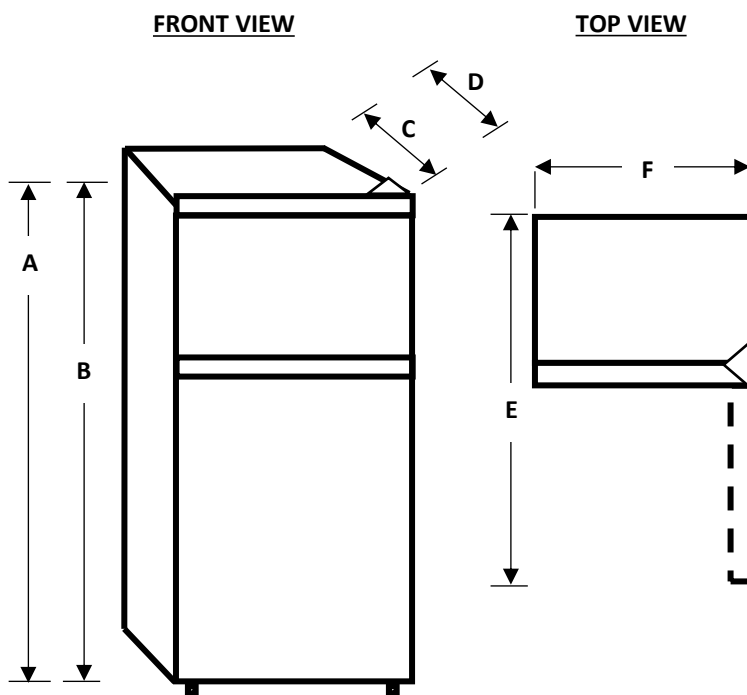

# Hisense

4.4  
CU.FT.

DOUBLE DOOR  
COMPACT REFRIGERATOR

Model HRT044VE

- Mini fridge with 1.0 CF real freezer
- Large enough space for 2L beverage
- Flexible installation with reversible door
- Energy star certified – save on your utility cost
- Add stability with adjustable legs
- Ultra quiet operation for peaceful sleep

2L Beverage Storage

Removable Glass Shelf

Reversible Door

Adjustable Legs

## Compact design with ultimate capacity

This new 4.4 cu. ft. silver mini fridge HRT044VE is perfect for college dorms, break rooms, or just extra storage for your home and office space with stylish design. However, the sleek and stylish design does not compromise its functionality. A dedicated 1.0 CF freezer offers ample space for ice cream, frozen meals, and more. 2 L beverage storage allows you to store beverages and frees up space in the rest of the fridge. The adjustable legs and reversible door design allow for placement of this mini refrigerator virtually anywhere you need it. Thanks to the 43dB ultra quiet operation, you still get a peaceful sleep though it's right next to your bed or desk...!

#### INSTALLATION DIMENSION

Overall Dimension	Height to top of hinge(in.) A	46.0
	Height to top of case(in.) B	45.6
	Depth without door(in.) C	16.5
	Depth with door(in.) D	19.4
	Depth with fresh door open 90-degree (in.) E	36.2
	Width(in.) F	18.8
Air Clearance	Each side(in.)	4
	Top(in.)	4
	Back(in.)	2