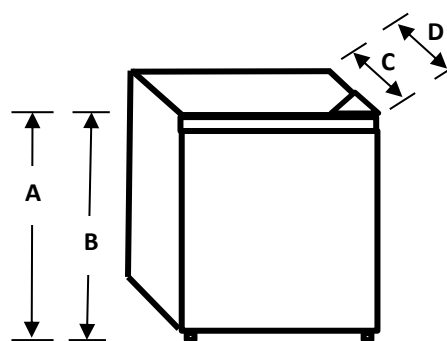

TECHNICAL SPECIFICATIONS

Performance	
Performance	
Model#	HBC048N1AVD
Overall Capacity (Cans)	1.4CF/48Bottles
Cooling Type	
Dual Zone Cooling No	No
Energy Efficiency Class	DOE
Temperature Range (°F)	34-50
Noise Level (dB)	43
General Features	
Installation Type	Freestanding
Cabinet Color	Black
Door Material	Glass
Handle	Recessed
See-Thru Door	Yes
Reversible Door	Yes
Number of Glass Door Layer	3
Number of Doors	1
Lock and Key	No
Door-Open Alarm	No
Control and Display	Mechanical
Number of Shelves	1
Shelf Material	Wire
Interior Light	No
Refrigerant	R600a
Leveling Leg	Yes
Product	
Width - LessDoor (in)	17.5
Depth - LessDoor (in)	16.5
Carton Dimensions (WxDxH) (in)	18.4x19.2x22.8
Net Weight/GrossWeight (lbs)	38/44
UPC Code	810088367007

INSTALLATION DIMENSION

Overall Dimension	Height to top of hinge(in.) A	19.8
	Height to top of case(in.) B	19.6
	Depth without door(in.) C	16.5
	Depth with door(in.) D	18.3
	Depth with fresh door open 90-degree (in.) E	34.6
	Width(in.) F	17.5
Air Clearance	Each side(in.)	4
	Top(in.)	4
	Back(in.)	3

FRONT VIEW