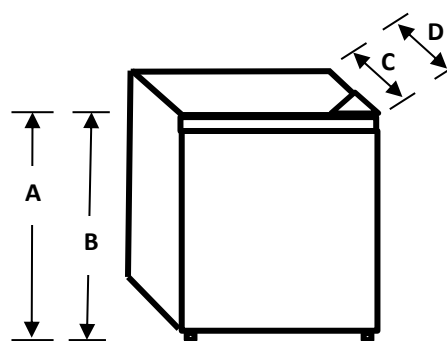

TECHNICAL SPECIFICATIONS

Performance	
Model#	HBC164N6SS
Overall Capacity (Cans)	164
Cooling Type	Frost free
Dual Zone Cooling No	No
Energy Efficiency Class	DOE
Temperature Range (°F)	34-50
Noise Level (dB)	39
General Features	
Installation Type	Built-in / Freestanding
Cabinet Color	Black
Door Material	Stainless Steel (Fingerprint Resistant)
Handle	Grip (Stainless Steel)
See-Thru Door	Yes
Reversible Door	Yes
Number of Glass Door Layer	2
Number of Doors	1
Lock and Key	No
Door-Open Alarm	Yes
Control and Display	Electronic, White LED
Number of Shelves	3
Shelf Material	Glass
Interior Light	LED
Refrigerant	R600a
Leveling Leg	Yes
Product	
Width - LessDoor (in)	23.4
Depth - LessDoor (in)	21.65
Carton Dimensions (WxDxH) (in)	25.2 x 26.4x 38.4
Net Weight/GrossWeight (lbs)	86/95
UPC Code	810088366987

INSTALLATION DIMENSION

Overall Dimension	Height to top of hinge(in.) A	33.8
	Height to top of case(in.) B	33.15
	Depth without door(in.) C	21.65
	Depth with door(in.) D	23.6
	Depth with fresh door open 90-degree (in.) E	45.8
	Width(in.) F	23.4
Air Clearance	Each side(in.)	4
	Top(in.)	4
	Back(in.)	3

FRONT VIEW