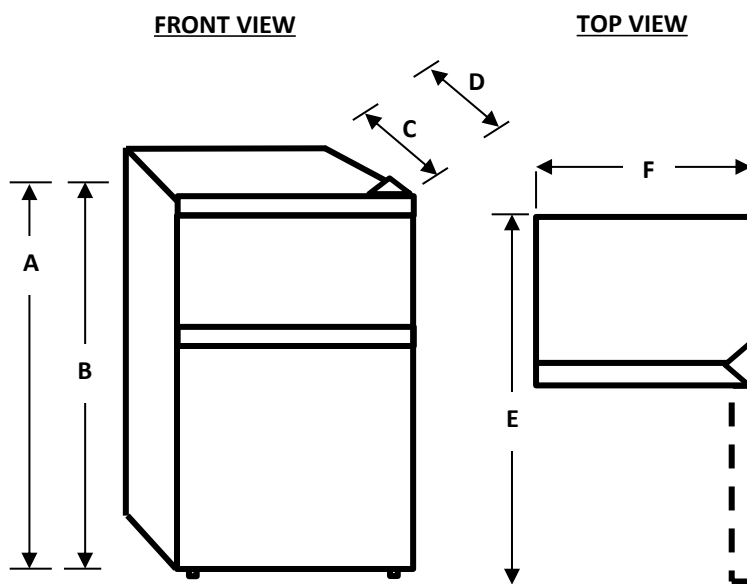

Hisense

3.1
CU.FT.

**DOUBLE DOOR
COMPACT REFRIGERATOR**

Model HRT031AVE

- New sleek design with round edge elevates style
- Mini fridge with 0.9 CF real freezer
- Large enough space for 2L beverage
- Flexible installation with reversible door
- Energy star certified – save on your utility cost
- Add stability with adjustable legs
- Ultra quiet operation for peaceful sleep

2L Beverage Storage

Removable Glass Shelf

Reversible Door

Adjustable Legs

Compact design with ultimate capacity

This new 3.1 cu. ft. silver mini fridge HRT031AVE is perfect for college dorms, break rooms, or just extra storage for your home and office space. New sleek door design with round edge adds elegance to your space. However, the sleek and stylish design does not compromise its functionality. A dedicated 0.9 CF freezer offers ample space for ice cream, frozen meals, and more. 2 L beverage storage allows you to store beverages and frees up space in the rest of the fridge. The adjustable legs and reversible door design allow for placement of this mini refrigerator virtually anywhere you need it. Thanks to the 43dB ultra quiet operation, you still get a peaceful sleep though it's right next to you bed or desk...!

INSTALLATION DIMENSION

Overall Dimension	Height to top of hinge(in.) A	34
	Height to top of case(in.) B	33.5
	Depth without door(in.) C	17.3
	Depth with door(in.) D	20.0
	Depth with fresh door open 90-degree (in.) E	37.0
	Width(in.) F	18.7
Air Clearance	Each side(in.)	4
	Top(in.)	4
	Back(in.)	3