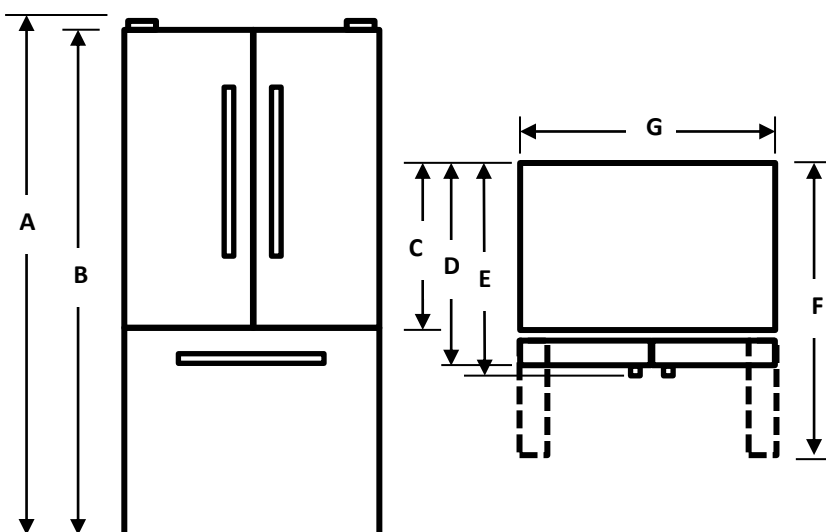

Model MRF266N6CBE BLACK

TECHNICAL SPECIFICATIONS

Performance	
Model#	MRF266N6CBE
Total Capacity (Ft³)	26.6
Refrigerator/ Freezer Capacity (cu ft)	18.81/7.76
Counter-Depth	No
Energy Efficiency Class	E*Star
Inverter Compressor	Yes
Evaporator	Single
Noise Level (dB(A))	43
General Features	
Water Dispenser	Internal
Water Filter (Capacity)	6 Months /300 Gallons
Ice Maker	Installed
Control Type	Electronic
Super Freeze	Yes
Super cool	Yes
Energy saver	Yes
Door Alarm	Yes
Number of Doors	3
Door Design	Flat
Handle	Grip
Door Material	Black PCM
Refrigerant	R600a
Refrigeration Compartment	
Temperature Range	34°F to 47°F
Air Flow	Multi-Air Flow
Shelf	4 Half Width (1 Half Sliding)
Door Bins	6 Adjustable- Gallon Door Storage
Storage Drawer	2 Half Crispers & 1 Full Width Pantry
Lighting	LED Top
Freezer Compartment	
Temperature Range	-12°F to 6°F
Drawers	2 Full Extension
Ice Maker	Yes
Shipping Information	
Carton Dimensions (WxDxH)(in.)	38.1 X 35.7 X 74.6
Net Weight/Gross Weight (lbs.)	262/289
UPC Code	810088362941

INSTALLATION DIMENSION

Overall Dimension	Height to top of hinge(in.) A	70.00
	Height to top of case(in.) B	68.74
	Case depth without door(in.) C	28.35
	Case depth with door(in.) D	33.07
	Depth with handle(in.) E	35.40
	Depth with fresh door open 90 degree (in.) F	48.00
	Width(in.) G	35.98
Air Clearance	Each side(in.)	0.5
	Top(in.)	2.0
	Back(in.)	2.0

FRONT VIEW

TOP VIEW

All product, product specifications, and data are subject to change without notice to improve reliability, function, design or otherwise.
©2020 Hisense USA. All rights reserved

Hisense USACorporation
7310 McGinnis Ferry Road, Suwanee, GA, 30024
1-877-465-3566
www.hisense-usa.com