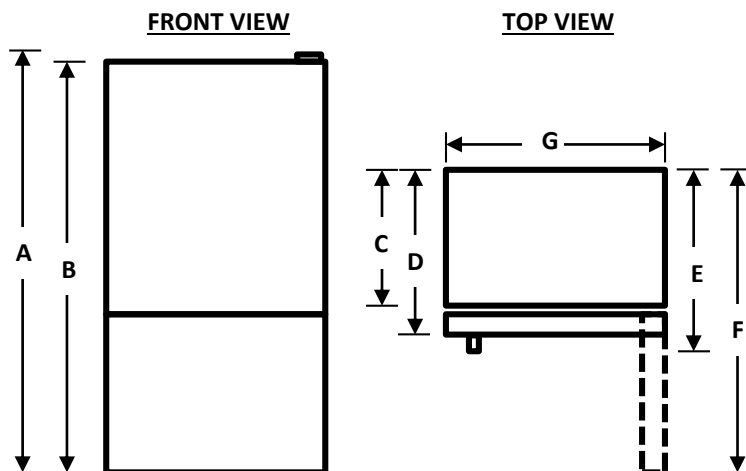

Gallon Door Storage

True Counter Depth Size

LED Lighting

Full-width Drawer

Flexible & space-saving performance

This Mora MRT148N6AWE fits small, but stores a lot. The reversible door design allows placement of this refrigerator virtually anywhere you need. With adjustable shelves and gallon door bins, you have more flexibility to organize your storage space and store taller items or bulkier items at ease. A full-width pantry drawer is ideal for deli & cheese storage. LED lighting brightens the interior, helping you find what you're looking for. Also, easy to use control panel allows you to control the temperature with just one click.

Mora

14.8
CU.FT.

COUNTER DEPTH Bottom-Freezer REFRIGERATOR

Model MRB148N6AWE White

TECHNICAL SPECIFICATIONS

Performance	
Total Capacity (Ft ³)	14.8
Refrigerator/ Freezer Capacity(Ft ³)	11.8 / 3.0
Counter-Depth	Yes
Energy Efficiency Class	E/Star
Evaporator	Single
Noise Level (dB(A))	43
General Features	
Control Type	Electronic
Energy saver	No
Door Alarm	Yes
Number of Doors	2
Reversible Doors	Yes
Door Design	Flat
Handle	Recessed
Door Material	White (Painted Metal)
Refrigerant	R600a
Refrigeration Compartment	
Temperature Range	36°F to 46°F
Air Flow	Multi-Air Flow
Shelf	2 Full Width Glass
Door Bins	3 Full Width Bins and 1 Half Width Bin
Storage Drawer	1 Full Width Crisper
Lighting	LED Top
Freezer Compartment	
Temperature Range	-11°F to 5°F
Shelf	3 Full width Drawers
Door Bin	N/A
Ice Maker Ready	N/A
Lighting	N/A
Product	
Leveling Legs	Yes
Carton Dimensions (WxDxH)(in.)	30.71 X 32.92 X 71.69.85
Net Weight/Gross Weight (lbs.)	183/195
UPC Code	810088363986

INSTALLATION DIMENSION

Overall Dimension	Height to top of hinge(in.) A	66.50
	Height to top of case(in.) B	64.96
	Case depth without door(in.) C	27.56
	Case depth with door(in.) D	30.94
	Depth with fresh door open 90 degree (in.) E	58.10
	Width(in.) F	29.70
Air Clearance	Each side(in.)	3.9
	Top(in.)	3.9
	Back(in.)	3.0