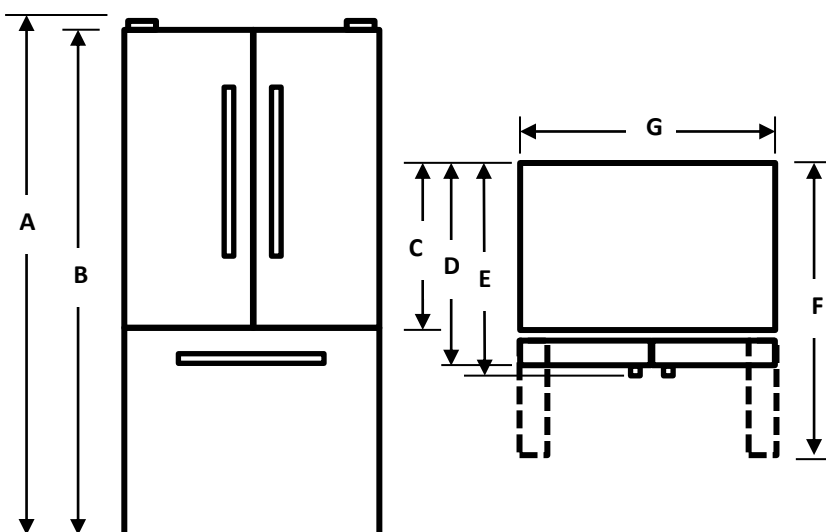

Model MRF266N6CWE White

TECHNICAL SPECIFICATIONS

Performance	
Model#	MRF266N6CWE
Total Capacity (Ft³)	26.6
Refrigerator/ Freezer Capacity (cu ft)	18.81/7.76
Counter-Depth	No
Energy Efficiency Class	E*Star
Inverter Compressor	Yes
Evaporator	Single
Noise Level (dB(A))	43
General Features	
Water Dispenser	Internal
Water Filter (Capacity)	6 Months /300 Gallons
Ice Maker	Installed
Control Type	Electronic
Super Freeze	Yes
Super cool	Yes
Energy saver	Yes
Door Alarm	Yes
Number of Doors	3
Door Design	Flat
Handle	Grip
Door Material	White PCM
Refrigerant	R600a
Refrigeration Compartment	
Temperature Range	34°F to 47°F
Air Flow	Multi-Air Flow
Shelf	4 Half Width (1 Half Sliding)
Door Bins	6 Adjustable- Gallon Door Storage
Storage Drawer	2 Half Crispers & 1 Full Width Pantry
Lighting	LED Top
Freezer Compartment	
Temperature Range	-12°F to 6°F
Drawers	2 Full Extension
Ice Maker	Yes
Shipping Information	
Carton Dimensions (WxDxH)(in.)	38.1 X 35.7 X 74.6
Net Weight/Gross Weight (lbs.)	262/289
UPC Code	810088362880

INSTALLATION DIMENSION

Overall Dimension	Height to top of hinge(in.) A	70.00
	Height to top of case(in.) B	68.74
	Case depth without door(in.) C	28.35
	Case depth with door(in.) D	33.07
	Depth with handle(in.) E	35.40
	Depth with fresh door open 90 degree (in.) F	48.00
	Width(in.) G	35.98
Air Clearance	Each side(in.)	0.5
	Top(in.)	2.0
	Back(in.)	2.0

FRONT VIEW

TOP VIEW

All product, product specifications, and data are subject to change without notice to improve reliability, function, design or otherwise.
©2020 Hisense USA. All rights reserved

Hisense USACorporation
7310 McGinnis Ferry Road, Suwanee, GA, 30024
1-877-465-3566
www.hisense-usa.com