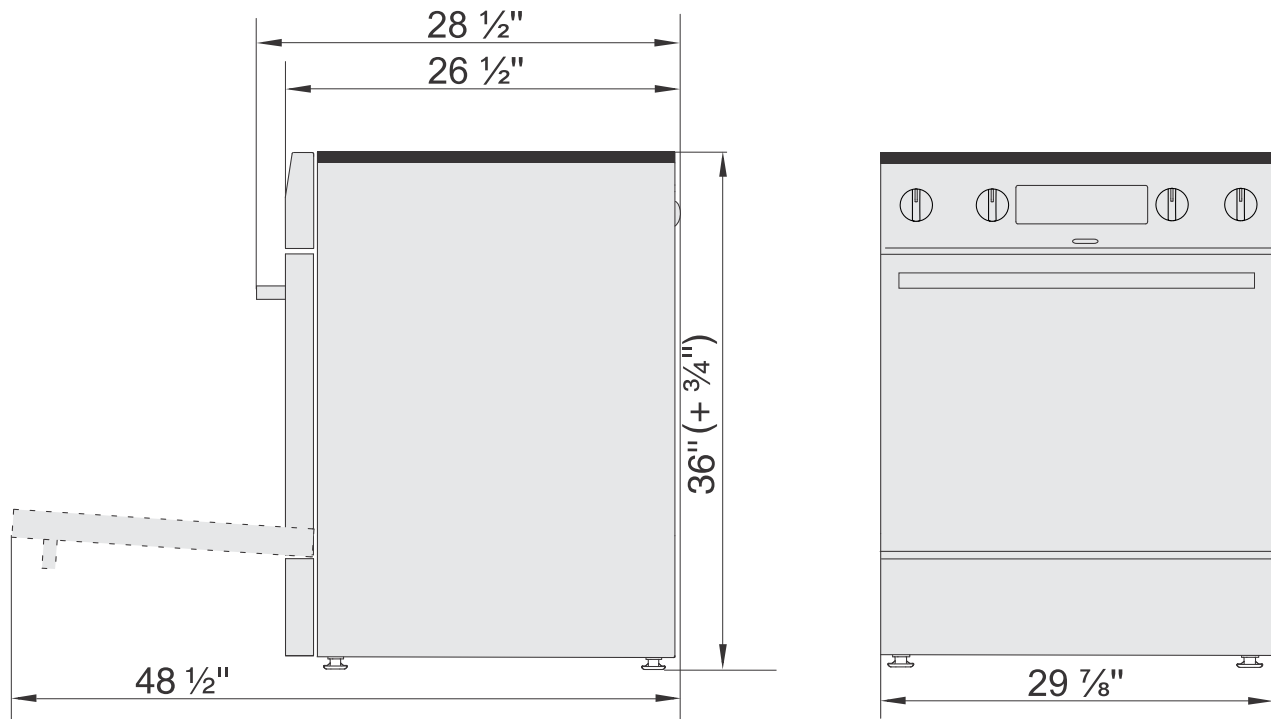

DIMENSIONS SI ELECTRIC RANGE

MFE3501CPS

Make sure that the size of the appliance suits your kitchen before you decide to purchase.
This guide contains appliance dimensions and installation clearances.

Unit: inch

Keep enough clearances between the appliance and the surroundings to ensure the function of the appliance.