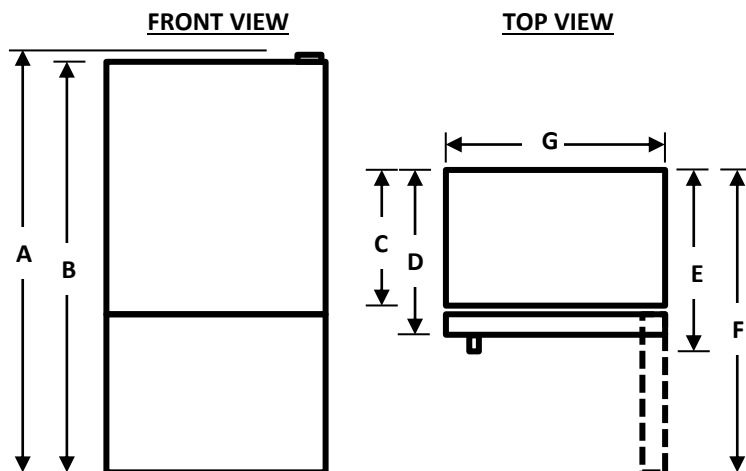

TECHNICAL SPECIFICATIONS

Performance	
Total Capacity (Ft³)	17.2
Refrigerator/ Freezer Capacity(Ft³)	12.1 / 5.1
Counter-Depth	Yes
Energy Efficiency Class	E/Star
Evaporator	Single
Noise Level (dB(A))	43
General Features	
Control Type	Electronic
Super Freeze	Yes
Super cool	Yes
Energy saver	Yes
Door Alarm	Yes
Number of Doors	2
Reversible Doors	Yes
Door Design	Round
Handle	Grip
Door Material	Stainless Steel
Leveling Legs	Yes
Refrigerant	R600a
Refrigeration Compartment	
Temperature Range	36°F to 46°F
Air Flow	Multi-Air Flow
Shelf	2 Full Width Glass
Door Bins	4 Half and 1 Full Gallon Bin
Door Bin Color	Transparent
Storage Drawer	1 Full Width Drawer
Lighting	LED Top
Freezer Compartment	
Temperature Range	-11°F to 5°F
Drawers	2 Full Extension
Drawer Shelf	No
Ice Maker	No
Lighting	No
Product	
Carton Dimensions (WxDxH)(in.)	33.0 X 28.6 X 71.6
Net Weight/Gross Weight (lbs.)	192/209
UPC Code	810088361166

INSTALATION DIMENSION

Overall Dimension	Height to top of hinge(in.) A	69.1
	Height to top of case(in.) B	68.5
	Case depth without door(in.) C	23.6
	Case depth with door(in.) D	26.6
	Case depth with door handle (in.) E	28.6
	Depth with door open 90 degree (in.) F	56.3
	Width(in.) G	31.1
Air Clearance	Each side(in.)	1.0
	Top(in.)	1.0
	Back(in.)	2.0

All product, product specifications, and data are subject to change without notice to improve reliability, function, design or otherwise.
©2020 Hisense USA. All rights reserved