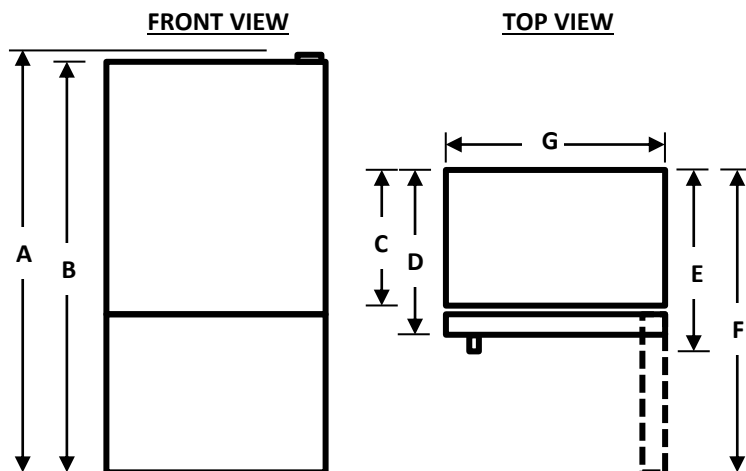

**Fingerprint Resistant**

**Full-width Drawer**

**LED Lighting**

**Gallon Door Storage**

This Mora 22 CF bottom mount refrigerator has large capacity and further options to enhance your storage capability including gallon door bins and adjustable shelves. 360 surround LED lighting will illuminate every corner of your fridge. Easy to use control panel allows you to control the temperature with just one click. You can get ice whenever you want with ice maker in the freezer.

### TECHNICAL SPECIFICATIONS

Performance	
Total Capacity (Ft³)	22.3
Refrigerator/ Freezer Capacity(Ft³)	15.4 / 6.9
Counter-Depth	No
Energy Efficiency Class	E/Star
Evaporator	Single
Noise Level (dB(A))	43
General Features	
Control Type	Electronic
Super Freeze	Yes
Super cool	Yes
Energy saver	Yes
Door Alarm	Yes
Number of Doors	2
Reversible Doors	Yes
Door Design	Flat
Handle	Grip
Door Material	Stainless Steel
Leveling Legs	Yes
Refrigerant	R600a
Refrigeration Compartment	
Temperature Range	36°F to 46°F
Air Flow	Multi-Air Flow
Shelf	2 Full Width Glass
Door Bins	4 Half and 1 Full Gallon Bin
Door Bin Color	Transparent
Storage Drawer	2 Half Width Drawer
Lighting	LED Top
Freezer Compartment	
Temperature Range	-11°F to 5°F
Drawers	2 Full Extension
Drawer Shelf	No
Ice Maker	Installed Auto Ice maker
Lighting	LED
Product	
Carton Dimensions (WxDxH)(in.)	33.3 X 34.7 X 71.5
Net Weight/Gross Weight (lbs.)	214/232
UPC Code	810088364617

### INSTALLATION DIMENSION

Overall Dimension	Height to top of hinge(in.) <b>A</b>	67.9
	Height to top of case(in.) <b>B</b>	66.8
	Case depth without door(in.) <b>C</b>	28.7
	Case depth with door(in.) <b>D</b>	32.2
	Case depth with door handle (in.) <b>E</b>	34.2
	Depth with door open 90 degree (in.) <b>F</b>	61.4
	Width(in.) <b>G</b>	31.3
Air Clearance	Each side(in.)	0.5
	Top(in.)	0.5
	Back(in.)	2.0