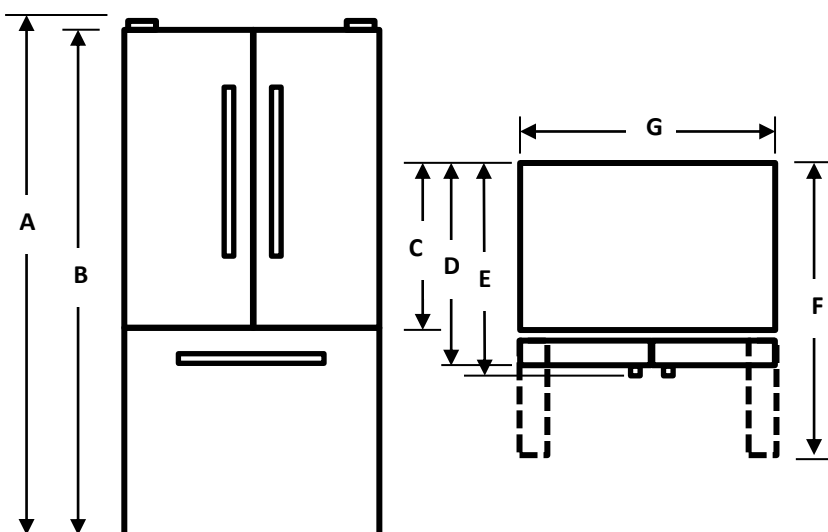

TECHNICAL SPECIFICATIONS

Performance	
Model#	MRF211N6CSE
Total Capacity (Ft³)	21.2
Refrigerator/ Freezer Capacity (cu ft)	14.9/6.3
Counter-Depth	Yes
Energy Efficiency Class	E*Star
Inverter Compressor	Yes
Evaporator	Single
Noise Level (dB(A))	43
General Features	
Water Dispenser	Internal
Water Filter (Capacity)	6 Months /300 Gallons
Ice Maker	Installed
Control Type	Electronic
Super Freeze	Yes
Super cool	Yes
Energy saver	Yes
Door Alarm	Yes
Number of Doors	3
Door Design	Flat
Handle	Grip
Door Material	Stainless Steel (Fingerprint Resistant)
Refrigerant	R600a
Refrigeration Compartment	
Temperature Range	34°F to 47°F
Air Flow	Multi-Air Flow
Shelf	4 Half Width
Door Bins	6 Adjustable- Gallon Door Storage
Storage Drawer	2 Half Crispers & 1 Full Width Pantry
Lighting	LED Top
Freezer Compartment	
Temperature Range	-12°F to 6°F
Drawers	2 Full Extension
Ice Maker	Yes
Shipping Information	
Carton Dimensions (WxDxH)(in.)	38.1 X 30.6 X 74.4
Net Weight/Gross Weight (lbs.)	236/256
UPC Code	810088360701

INSTALATION DIMENSION

Overall Dimension	Height to top of hinge(in.) A	70.0
	Height to top of case(in.) B	68.7
	Case depth without door(in.) C	23.6
	Case depth with door(in.) D	28.3
	Depth with handle(in.) E	30.6
	Depth with fresh door open 90 degree (in.) F	43.3
	Width(in.) G	36.0
Air Clearance	Each side(in.)	0.5
	Top(in.)	2.0
	Back(in.)	2.0

FRONT VIEW

TOP VIEW

All product, product specifications, and data are subject to change without notice to improve reliability, function, design or otherwise.
©2020 Hisense USA. All rights reserved

Hisense USACorporation
7310 McGinnis Ferry Road, Suwanee, GA, 30024
1-877-465-3566
www.hisense-usa.com