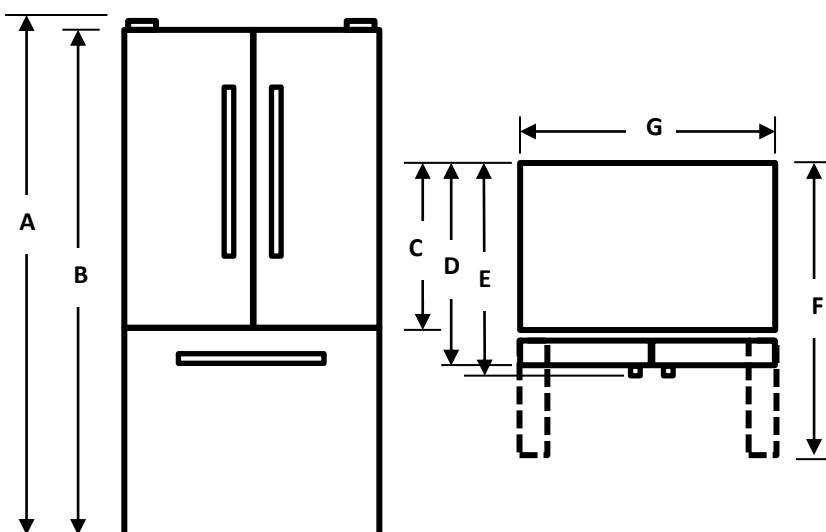

TECHNICAL SPECIFICATIONS

Performance	
Model#	MRF266N6CSE
Total Capacity (Ft³)	26.6
Refrigerator/ Freezer Capacity (cu ft)	18.81/7.8
Counter-Depth	No
Energy Efficiency Class	E*Star
Inverter Compressor	Yes
Evaporator	Single
Noise Level (dB(A))	43
General Features	
Water Dispenser	Internal
Water Filter (Capacity)	6 Months /300 Gallons
Ice Maker	Installed
Control Type	Electronic
Super Freeze	Yes
Super cool	Yes
Energy saver	Yes
Door Alarm	Yes
Number of Doors	3
Door Design	Flat
Handle	Grip
Door Material	Stainless Steel (Fingerprint Resistant)
Refrigerant	R600a
Refrigeration Compartment	
Temperature Range	34°F to 47°F
Air Flow	Multi-Air Flow
Shelf	4 Half Width (1 Half Sliding)
Door Bins	6 Adjustable- Gallon Door Storage
Storage Drawer	2 Half Crispers & 1 Full Width Pantry
Lighting	LED Top
Freezer Compartment	
Temperature Range	-12°F to 6°F
Drawers	2 Full Extension
Ice Maker	Yes
Shipping Information	
Carton Dimensions (WxDxH)(in.)	38.1 X 35.7 X 74.6
Net Weight/Gross Weight (lbs.)	262/289
UPC Code	810088360626

INSTALLATION DIMENSION

Overall Dimension	Height to top of hinge(in.) A	70.0
	Height to top of case(in.) B	68.7
	Case depth without door(in.) C	28.7
	Case depth with door(in.) D	33.1
	Depth with handle(in.) E	35.4
	Depth with fresh door open 90 degree (in.) F	48.5
	Width(in.) G	36.0
Air Clearance	Each side(in.)	0.5
	Top(in.)	2.0
	Back(in.)	2.0

FRONT VIEW

TOP VIEW

All product, product specifications, and data are subject to change without notice to improve reliability, function, design or otherwise.
©2020 Hisense USA. All rights reserved

Hisense USACorporation
7310 McGinnis Ferry Road, Suwanee, GA, 30024
1-877-465-3566
www.hisense-usa.com