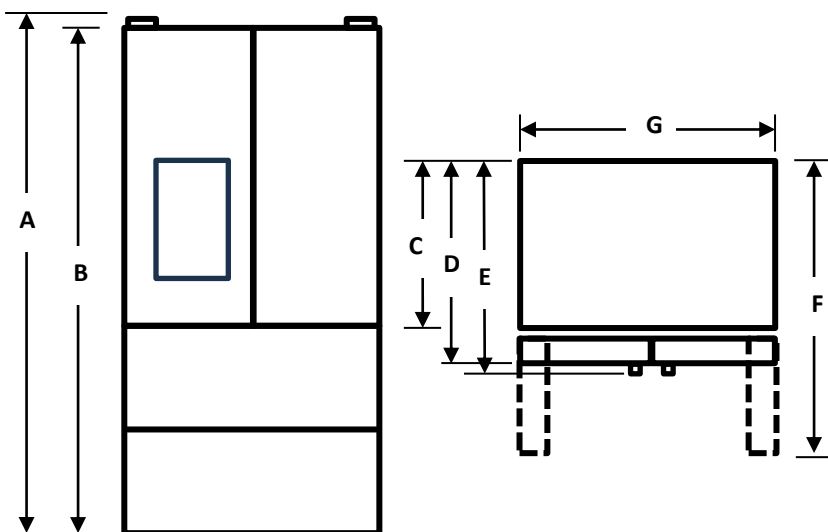

INSTALLATION DIMENSION

Overall Dimension	Height to top of hinge(in.) A	70.3
	Height to top of case(in.) B	69.0
	Case depth without door(in.) C	28.7
	Case depth with door(in.) D	33.7
	Depth with handle(in.) E	33.7
	Depth with fresh door open 90 degree (in.) F	48.0
	Width(in.) G	36.0
Air Clearance	Each side(in.)	0.5
	Top(in.)	0.5
	Back(in.)	2.0

FRONT VIEW

TOP VIEW

All product, product specifications, and data are subject to change without notice to improve reliability, function, design or otherwise.
©2020 Hisense USA. All rights reserved

Hisense USACorporation
7310 McGinnis Ferry Road, Suwanee, GA, 30024
1-877-465-3566
www.hisense-usa.com