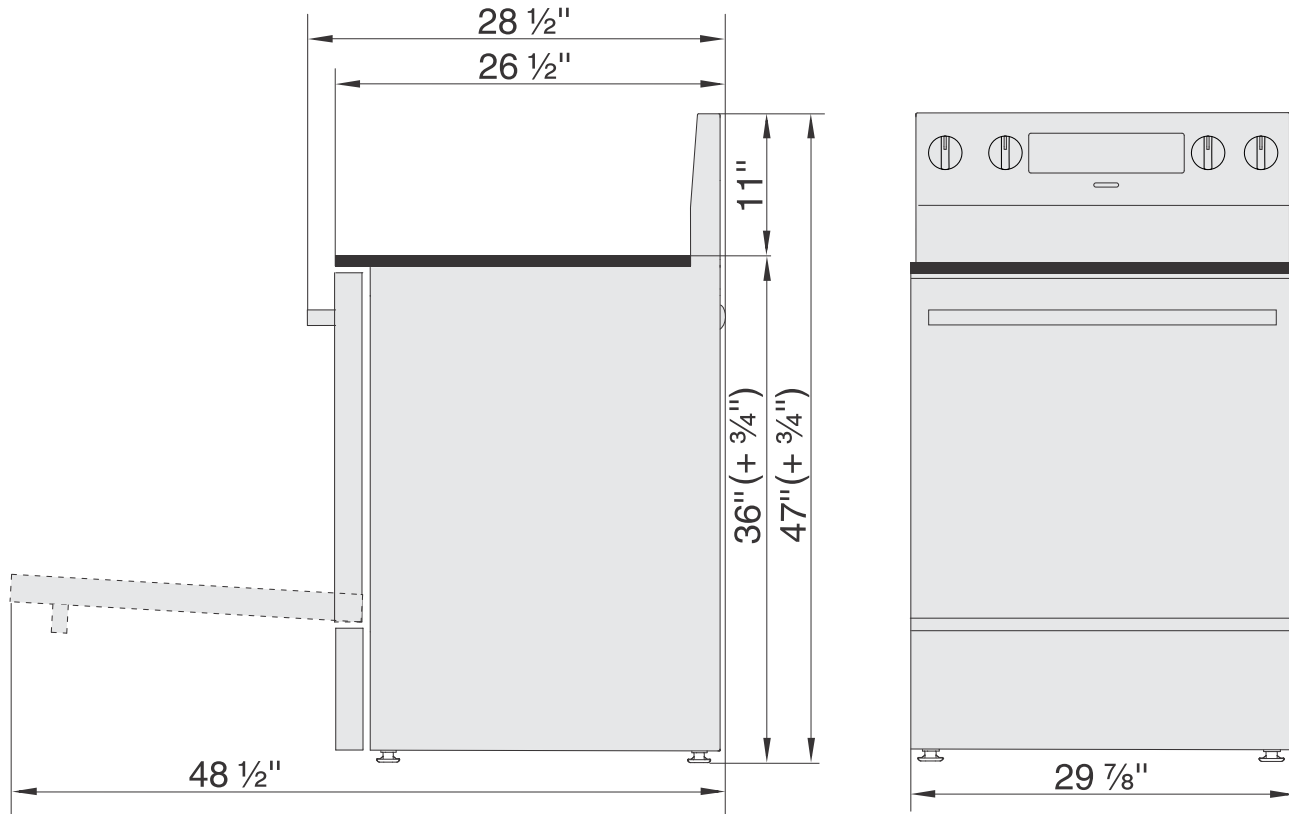

DIMENSIONS FS ELECTRIC RANGE

MBE3502CAS

Make sure that the size of the appliance suits your kitchen before you decide to purchase.
This guide contains appliance dimensions and installation clearances.

Unit: inch

Keep enough clearances between the appliance and the surroundings to ensure the function of the appliance.