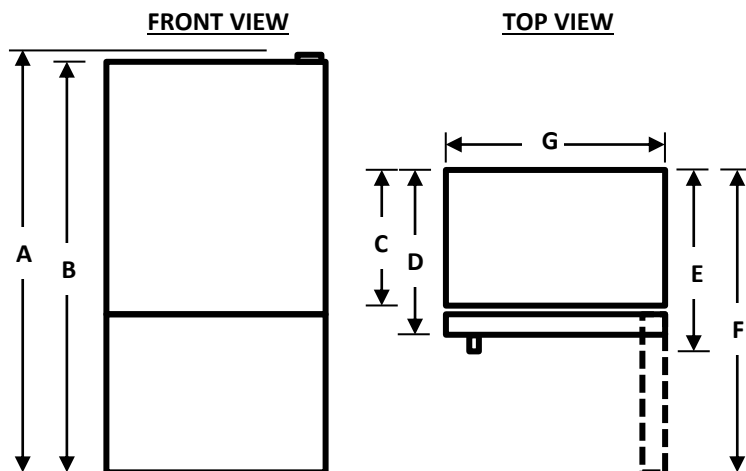

Fingerprint Resistant

Full-width Drawer

LED Lighting

Gallon Door Storage

This Mora 22 CF bottom mount refrigerator has large capacity and further options to enhance your storage capability including gallon door bins and adjustable shelves. 360 surround LED lighting will illuminate every corner of your fridge. Easy to use control panel allows you to control the temperature with just one click. You can get ice whenever you want with ice maker in the freezer.

TECHNICAL SPECIFICATIONS

Performance	
Total Capacity (Ft³)	22.3
Refrigerator/ Freezer Capacity(Ft³)	15.4 / 6.9
Counter-Depth	No
Energy Efficiency Class	E/Star
Evaporator	Single
Noise Level (dB(A))	43
General Features	
Control Type	Electronic
Super Freeze	Yes
Super cool	Yes
Energy saver	Yes
Door Alarm	Yes
Number of Doors	2
Reversible Doors	Yes
Door Design	Flat
Handle	Grip
Door Material	Stainless Steel
Leveling Legs	Yes
Refrigerant	R600a
Refrigeration Compartment	
Temperature Range	36°F to 46°F
Air Flow	Multi-Air Flow
Shelf	2 Full Width Glass
Door Bins	4 Half and 1 Full Gallon Bin
Door Bin Color	Transparent
Storage Drawer	2 Half Width Drawer
Lighting	LED Top
Freezer Compartment	
Temperature Range	-11°F to 5°F
Drawers	2 Full Extension
Drawer Shelf	No
Ice Maker	Installed Auto Ice maker
Lighting	LED
Product	
Carton Dimensions (WxDxH)(in.)	33.3 X 34.7 X 71.5
Net Weight/Gross Weight (lbs.)	214/232
UPC Code	810088364532

INSTALLATION DIMENSION

Overall Dimension	Height to top of hinge(in.) A	67.9
	Height to top of case(in.) B	66.8
	Case depth without door(in.) C	28.7
	Case depth with door(in.) D	32.2
	Case depth with door handle (in.) E	34.2
	Depth with door open 90 degree (in.) F	61.4
	Width(in.) G	31.3
Air Clearance	Each side(in.)	0.5
	Top(in.)	0.5
	Back(in.)	2.0